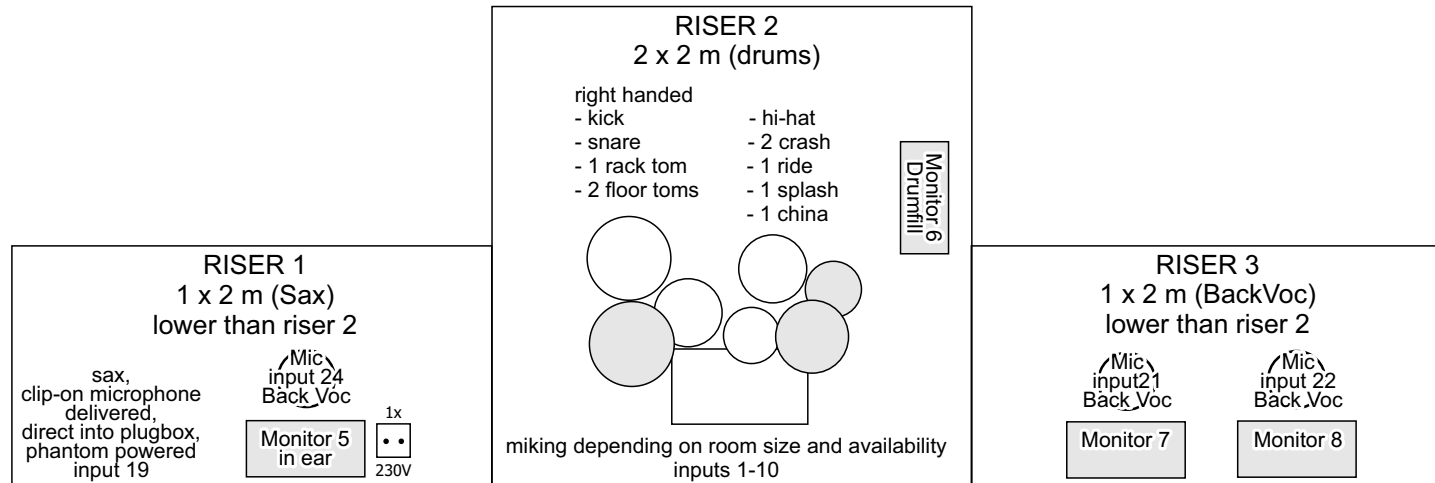

JOE ...a tribute to Cocker!

STAGEPLAN

monitor settings see sheets below

Drums

Piano	Hammond	Guitar	Saxophone	Hi-Hat	Backings	Bass	Lead Vocal
Level	Level	Level	Level	Level	Level	Level	Level
6	6	6	6	6	6	6	6
5	5	5	5	5	5	5	5
4	4	4	4	4	4	4	4
3	3	3	3	3	3	3	3
2	2	2	2	2	2	2	2
1	1	1	1	1	1	1	1