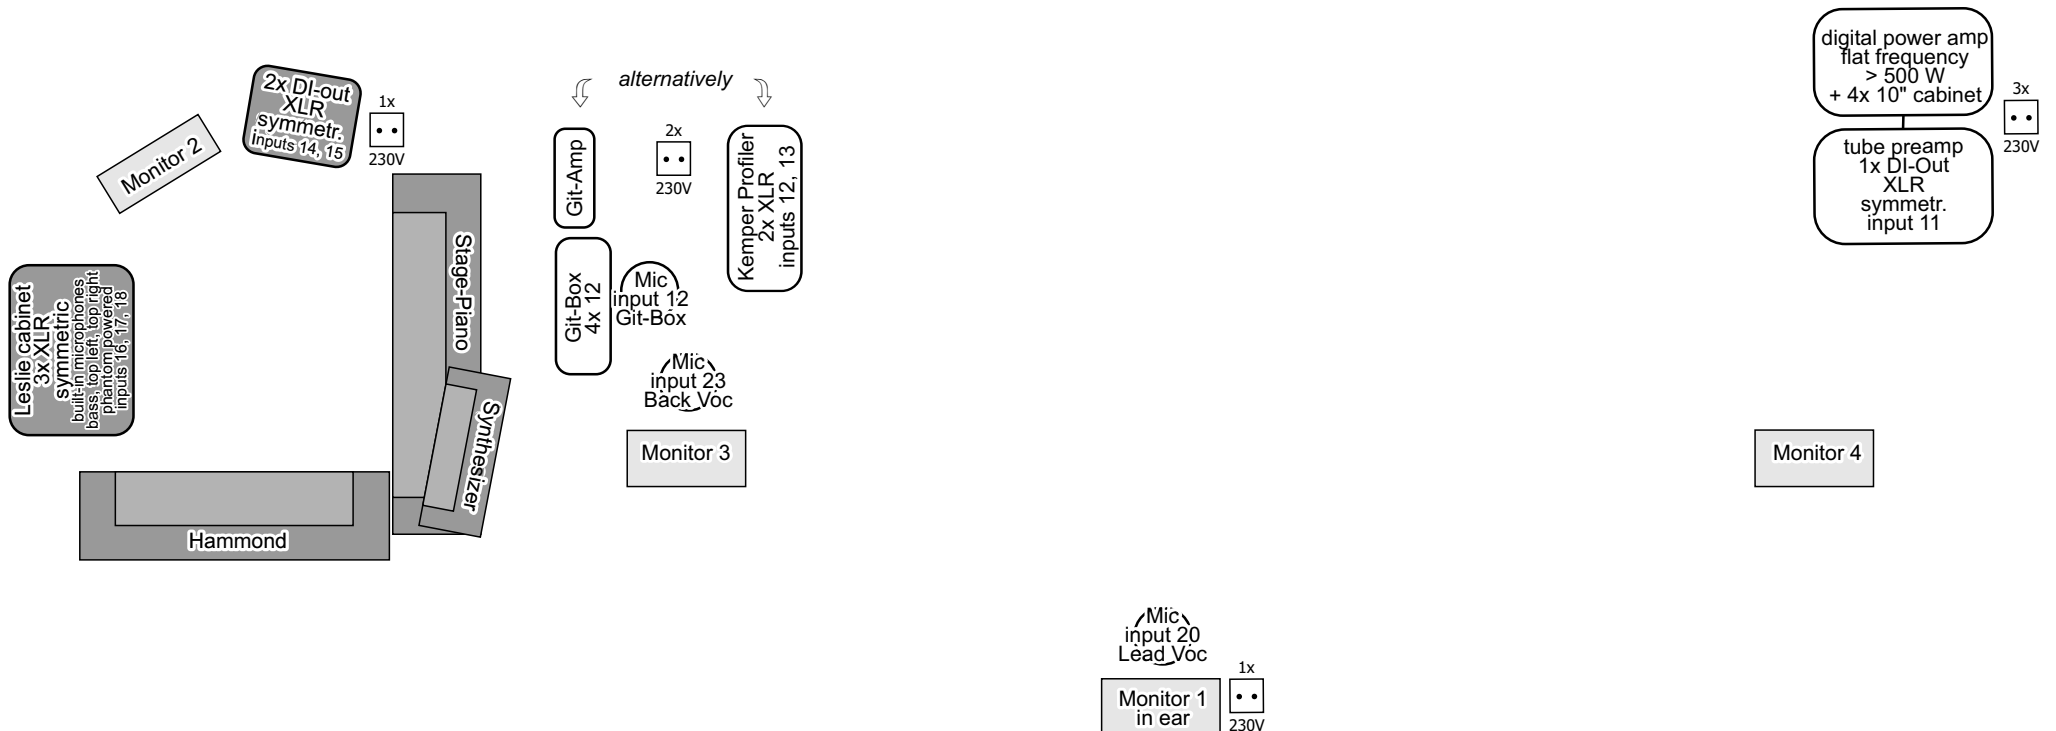

JOE ...a tribute to Cocker!

STAGEPLAN

monitor settings see sheets below

Drums

Piano	Hammond	Guitar	Saxophone	Hi-Hat	Backings	Bass	Lead Vocal
Level	Level	Level	Level	Level	Level	Level	Level
6	6	6	6	6	6	6	6
5	5	5	5	5	5	5	5
4	4	4	4	4	4	4	4
3	3	3	3	3	3	3	3
2	2	2	2	2	2	2	2
1	1	1	1	1	1	1	1